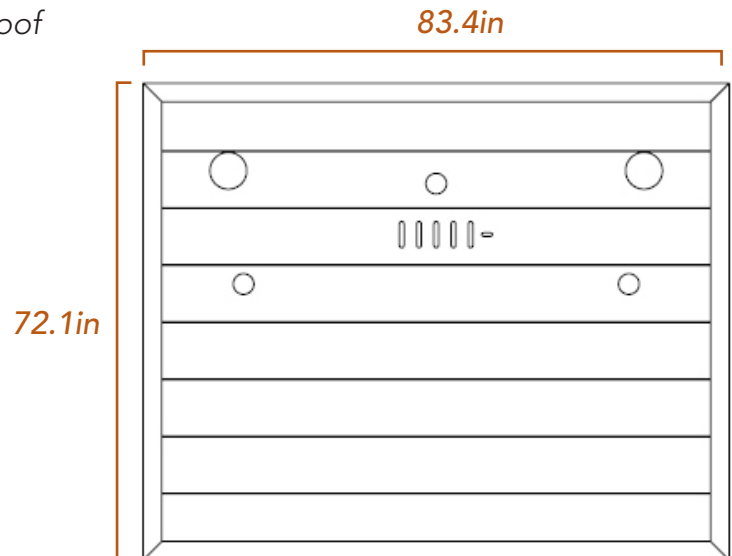

Roof

The mPulse Series is the only sauna series to offer near, mid and far infrared technology for targeted results. Featuring a 10.1" Android control panel, 6 wellness programs, highest quality eco-friendly wood options (hypoallergenic basswood, western Canadian cedar and eucalyptus), Magne-Seal assembly and ergonomic, floating benches, the mPulse is the smartest sauna on the planet.