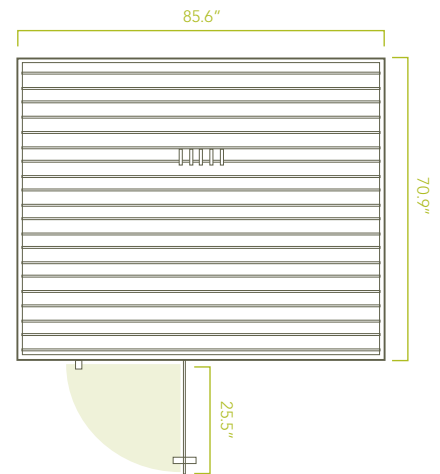

SPECIFICATIONS

Exterior

85.6" W x 70.9" D x 78.6" H* / 28" door width

Interior

79.6" W x 64.9" D x 71.5" H / 21.8" bench depth

Weight

Up to 1310 lbs.

Electrical

240v; 3840 watts max, 3072 watts continuous; 20a (**20A outlet**)

DEDICATED 240V 20A CIRCUIT AND OUTLET REQUIRED.
SEE IMAGE 1 FOR REFERENCE

9' cord exits from back left of base

ELECTRICALLY CERTIFIED

Wood Options

The eMPOWER is our largest sauna model. For seamless craftsmanship, each wall consists of one large wooden panel:

- Roof & Floor Panels
83.4"x72.1"x2.75" thick (see diagram)
- Back & Front Panels
80.5"x65.4"x2.75" thick (see diagram)
- Side Panels 69.5"x65.4"x2.75" thick