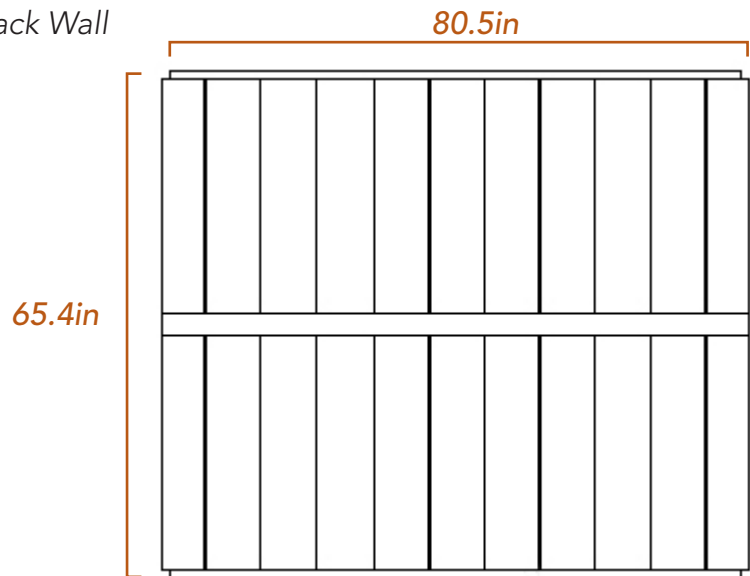

mPulse Empower Panels

The eMPOWER is our largest sauna model. For seamless craftsmanship, each wall consists of one large wooden panel:

- -Roof & Floor Panels
  83.4"x72.1"x2.75" thick (see diagram)
- -Back & Front Panels
  80.5"x65.4"x2.75" thick (see diagram)
- -Side Panels 69.5"x65.4"x2.75" thick

Fitting into your home:

Because of the large panel size, it is important to ensure there is enough space through the doors and pathways to the sauna's location in your home. Standard doors in the US are 30" to 36" wide, and 6' to 8' tall. Please measure any doorway or hallway needed prior to purchase.

Back Wall